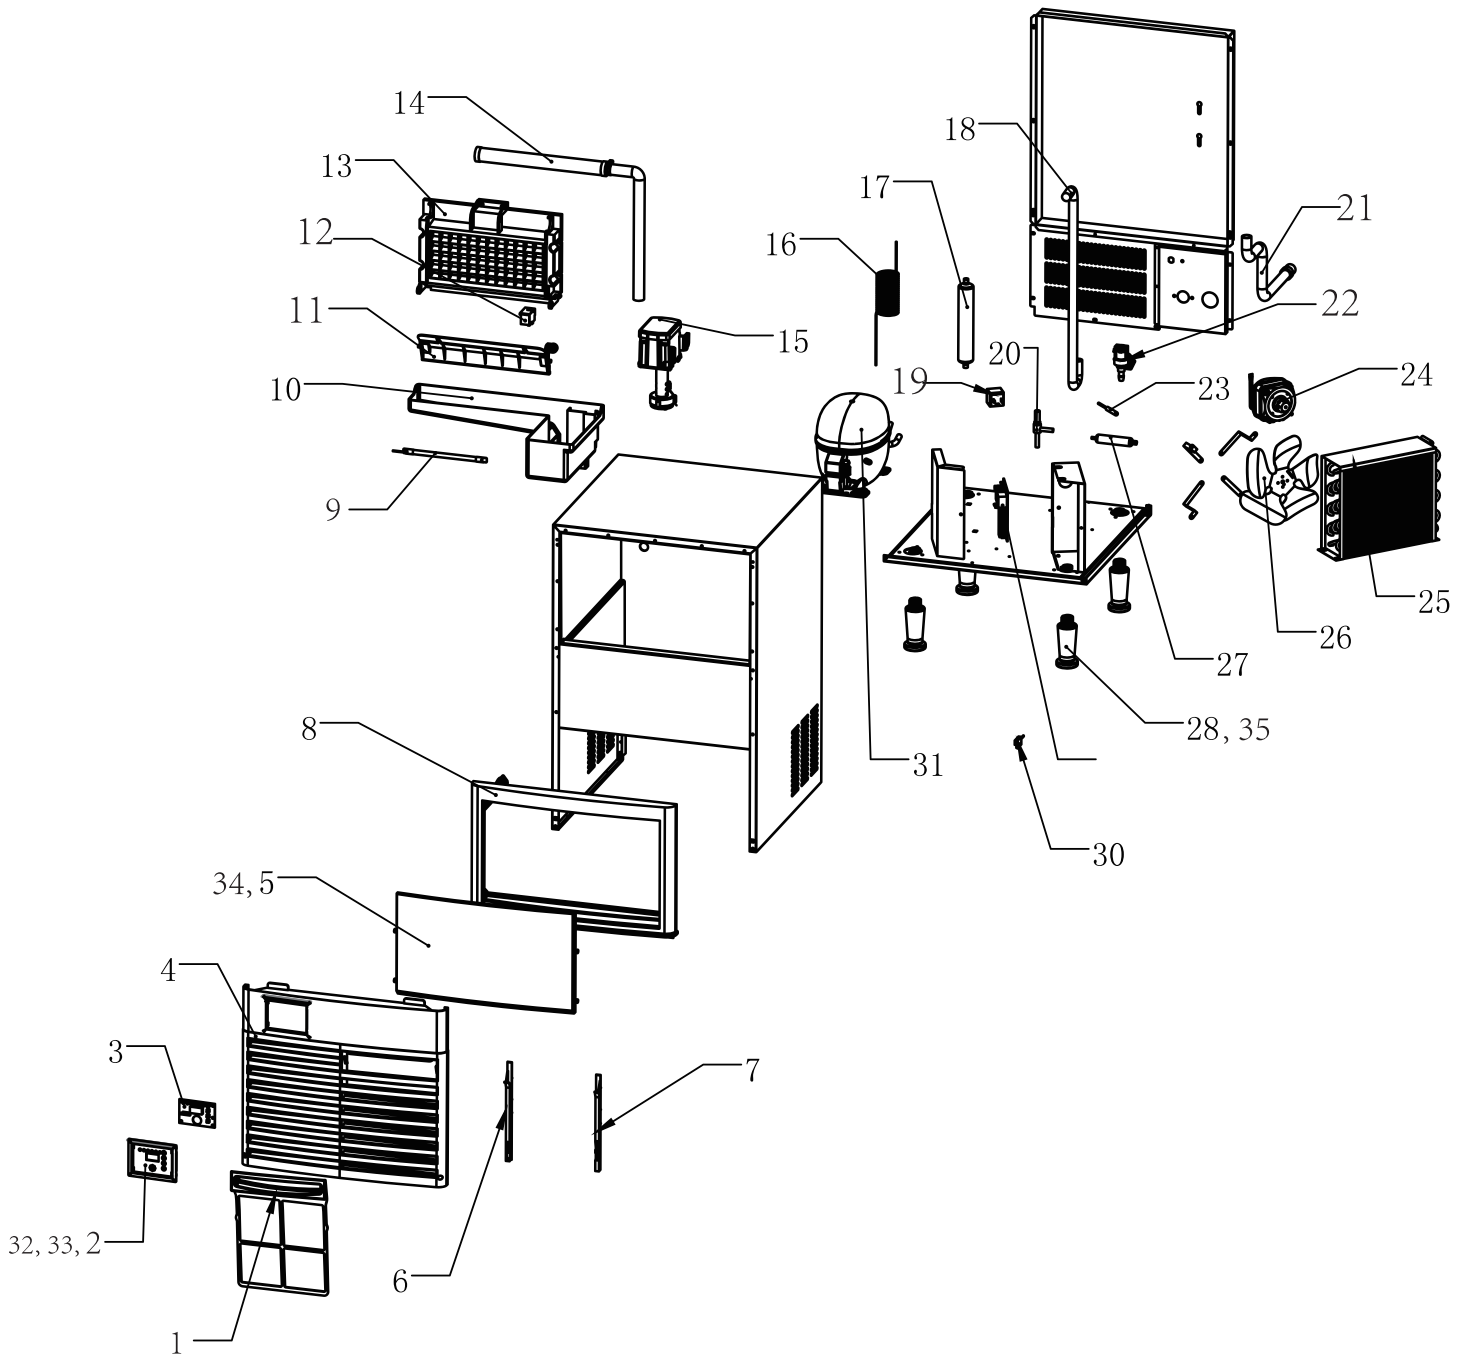

# Parts Breakdown

Model IC-CN-0129S 47483

# Parts Breakdown

## Model IC-CN-0129S 47483

Item No.	Description	Position	Item No.	Description	Position	Item No.	Description	Position
AL111	PC Board + Control Panel for 47483	1	AN290	Left Column for 47483	12	AN301	Drying Filter for 47483	23
AN280	Filter Net Assembly for 47483	2	AN291	Front Vent Window Assembly for 47483	13	AR000	Foam Box Assembly-Blue Color for 47483	24
AN281	Display Board PD-321B for 47483	3	AL113	Water Pump Assembly for 47483	14	AR001	Return Air Pipe Assembly-129 for 47483	25
AN282	Front Trim Panel Assembly for 47483	4	AN293	Compressor NUT55NR for 47483	15	AR002	Spray Pipe Assembly for 47483	26
AN283	Filter Mesh Platemetal Frame for 47483	5	AQ998	Exhaust Pipe Assembly-120-9 for 47483	16	AR003	Evaporator-120 for 47483	27
AN284	Door Panel Assembly - Black Gray Color for 47483	6	AN295	Defrost Valve Coil for 47483	17	AR004	Ice Skating Board-120 for 47483	28
AN285	Door Frame Assembly - Black Gray Color for 47483	7	AN296	Water Inlet Valve for 47483	18	AN307	Cold LED Light 66481554 for 47483	29
AQ997	Condenser-120 for 47483	8	AN297	Feet Assembly for 47483	19	AN308	Water Sink for 47483	30
AN287	Fan Blades for 47483	9	AQ999	Base Plate-129S for 47483	20	AN309	Right Column for 47483	31
AN315	EBMPAPST Fan Motor for 47483	10	AN299	Ice Full Sensor for 47483	21	AK064	Outer Door Panel for 47483	34
AN289	PC Board for 47483	11	AN300	Condensation Sensor for 47483	22	AK065	Foot Block for 47483	35
AK047	Ice Full Sensor - Hall Type for 47483	12	AK055	Fan for 47483	24			